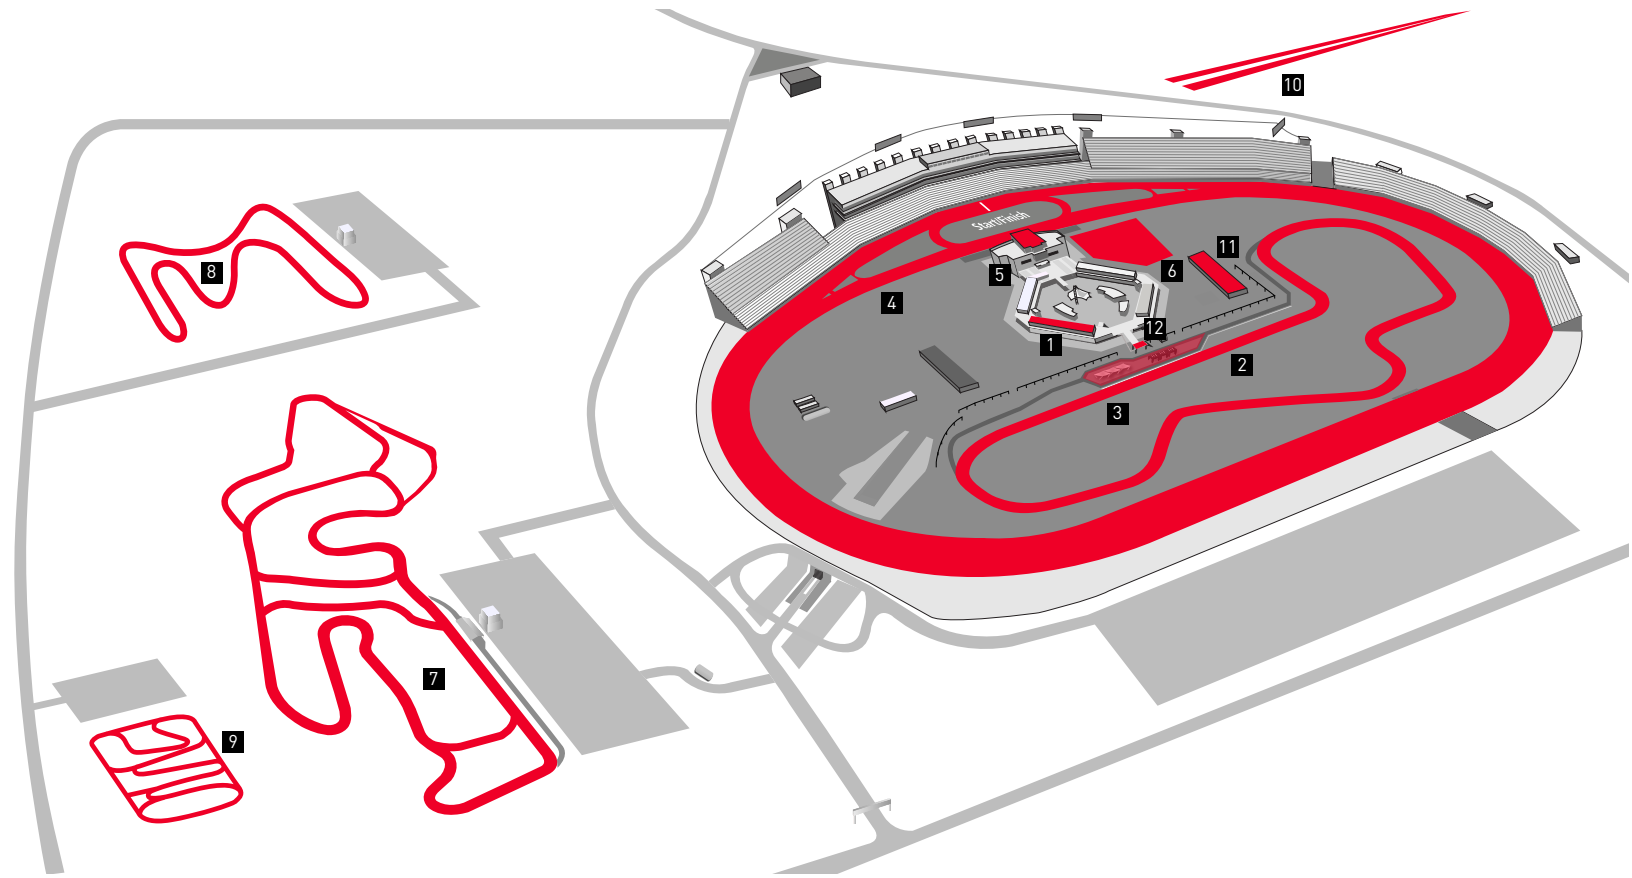

FACILITIES MAP

MAP KEY:

- | | | | |
|---|-----------------------------|----|---------------------|
| 1 | Dream Racing Lounge | 7 | Outside Road Course |
| 2 | Inside Road Course | 8 | Off Road Course |
| 3 | Inside Road Course Pit Lane | 9 | Go Kart Track |
| 4 | Superspeedway | 10 | Drag Strip |
| 5 | Black Jack Club | 11 | Nationwide |
| 6 | Autocross | 12 | Viewing Deck |